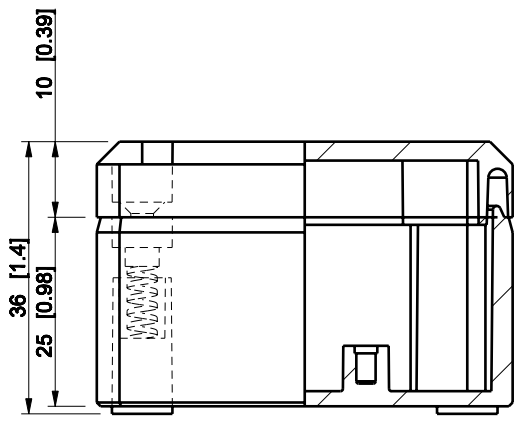

ID	Description	Date	By	Appr.
B				

Dimensions in mm [inches]

Material: ABS	Color: RAL 7035
---------------	-----------------

Supplier:	Tool No:	Weight [kg]: 0.04	Volume:
-----------	----------	-------------------	---------

DABP050504G

Scale	Date	02.09.11
1:1	By	PKos
-	Checked	
-	Ctrl	

Replaces:	
Replaced:	
Drw No:	B
Ref:	-
Code:	DABP050504G
Sheet No:	

Ensto Industrial Solutions

model DABP050504G PART
drawing CUBO_D_1_DRAWING