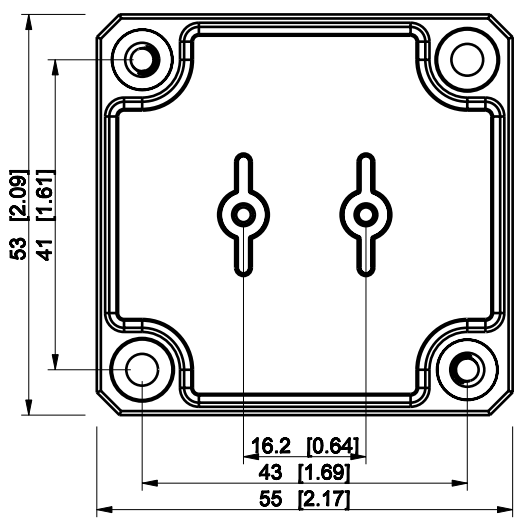

ID	Description	Date	By	Appr.
B				

Dimensions in mm [inches]

Material: ABS	Color: RAL 7035
---------------	-----------------

Supplier:	Tool No:	Weight [kg]: 0.04	Volume:
-----------	----------	-------------------	---------

DABP050504G

Scale	Date	02.09.11
1:1	By	PKos
-	Checked	
-	Ctrl	

Replaces:	
Replaced:	
Drw No:	B
Ref:	-
Code:	DABP050504G
Sheet No:	

Ensto Industrial Solutions

model DABP050504G PART
drawing CUBO_D_1_DRAWING