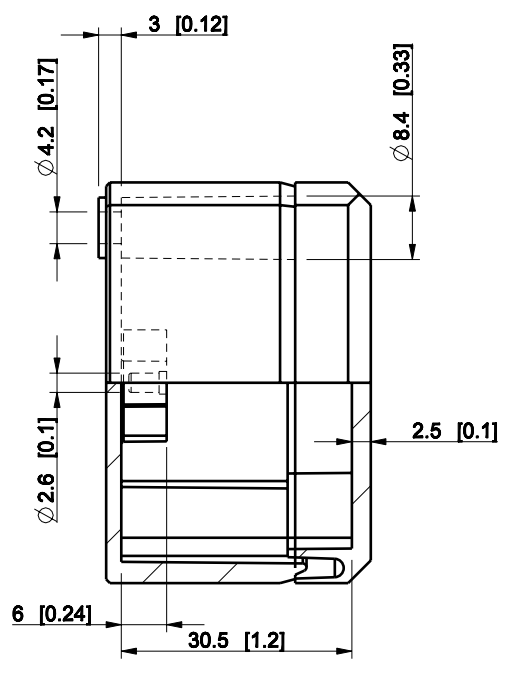

ID	Description	Date	By	Appr.
B				

Dimensions in mm [inches]

Material: ABS	Color: RAL 7035
---------------	-----------------

Supplier:	Tool No:	Weight [kg]: 0.04	Volume:
-----------	----------	-------------------	---------

DABP050504G

Scale	Date	02.09.11
1:1	By	PKos
-	Checked	
-	Ctrl	

Replaces:	
Replaced:	
Drw No:	B
Ref:	-
Code:	DABP050504G
Sheet No:	

Ensto Industrial Solutions

model DABP050504G PART
drawing CUBO_D_1_DRAWING