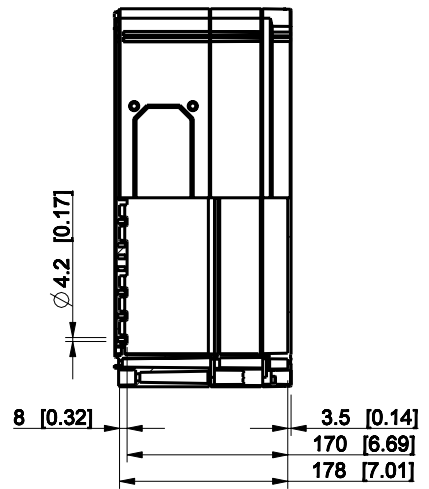

ID	Description	Date	By	Appr.
A				

Dimensions in mm [inches]

Material: Polycarbonate, fiberglass-reinforced	Color: RAL 7035
--	-----------------

Supplier:	Tool No:	Weight [kg]: 3.10	Volume:
-----------	----------	-------------------	---------

CPCF404018G

Scale	Date	29.12.08
1:8	By	PKos
-	Checked	
-	Ctrl	

Replaces:	
Replaced:	
Drw No:	- A
Ref:	Cubo C
Code:	CPCF404018G
Sheet No:	

model CPCF404018G PART  
drawing CUBO\_C DRAWING