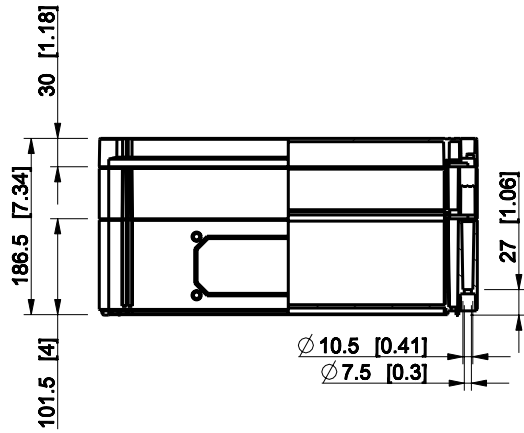

ID	Description	Date	By	Appr.
A				

Dimensions in mm [inches]

Material: Polycarbonate, fiberglass-reinforced	Color: RAL 7035
--	-----------------

Supplier:	Tool No:	Weight [kg]: 3.10	Volume:
-----------	----------	-------------------	---------

CPCF404018G

Scale	Date	29.12.08
1:8	By	PKos
-	Checked	
-	Ctrl	

Replaces:	
Replaced:	
Drw No:	- A
Ref:	Cubo C
Code:	CPCF404018G
Sheet No:	

model CPCF404018G PART  
drawing CUBO\_C DRAWING