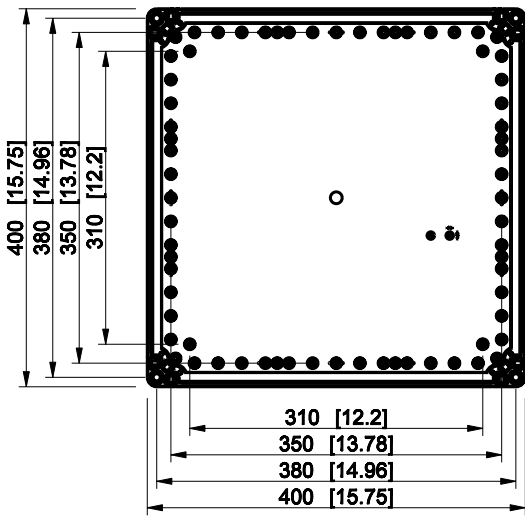

ID	Description	Date	By	Appr.
A				

Dimensions in mm [inches]

Material: Polycarbonate, fiberglass-reinforced	Color: RAL 7035
--	-----------------

Supplier:	Tool No:	Weight [kg]: 3.10	Volume:
-----------	----------	-------------------	---------

CPCF404018G

Scale	Date	29.12.08
1:8	By	PKos
-	Checked	
-	Ctrl	

Replaces:	
Replaced:	
Drw No:	- A
Ref:	Cubo C
Code:	CPCF404018G
Sheet No:	

model CPCF404018G PART  
drawing CUBO\_C DRAWING