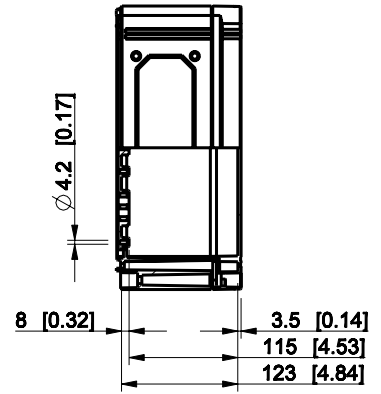

ID	Description	Date	By	Appr.
A				

Dimensions in mm [inches]

Material: Polycarbonate, fiberglass-reinforced	Color: RAL 7035
--	-----------------

Supplier:	Tool No:	Weight [kg]: 2.02	Volume:
-----------	----------	-------------------	---------

CPCF304013G

Scale	Date	29.12.08
1:8	By	PKos
-	Checked	
-	Ctrl	

Replaces:	
Replaced:	
Drw No:	- A
Ref:	Cubo C
Code:	CPCF304013G
Sheet No:	

model CPCF304013G PART
drawing CUBO_C DRAWING