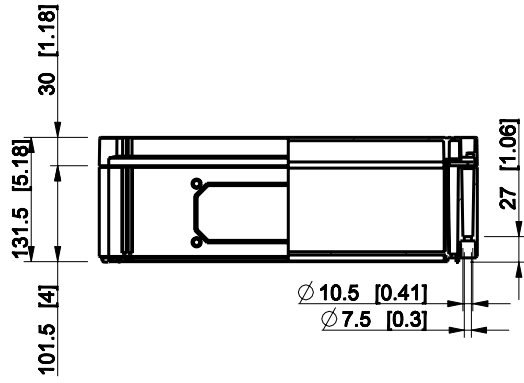

ID	Description	Date	By	Appr.
A				

Dimensions in mm [inches]

Material: Polycarbonate, fiberglass-reinforced	Color: RAL 7035
--	-----------------

Supplier:	Tool No:	Weight [kg]: 2.02	Volume:
-----------	----------	-------------------	---------

CPCF304013G

Scale	Date	29.12.08
1:8	By	PKos
-	Checked	
-	Ctrl	

Replaces:	
Replaced:	
Drw No:	- A
Ref:	Cubo C
Code:	CPCF304013G
Sheet No:	

model CPCF304013G PART
drawing CUBO_C DRAWING