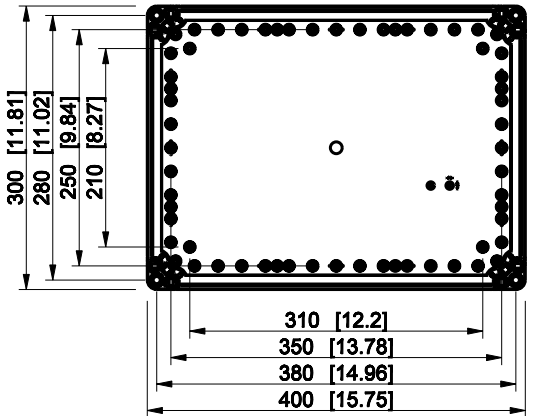

ID	Description	Date	By	Appr.
A				

Dimensions in mm [inches]

Material: Polycarbonate, fiberglass-reinforced	Color: RAL 7035
--	-----------------

Supplier:	Tool No:	Weight [kg]: 2.02	Volume:
-----------	----------	-------------------	---------

CPCF304013G

Scale	Date	29.12.08
1:8	By	PKos
-	Checked	
-	Ctrl	

Replaces:	
Replaced:	
Drw No:	- A
Ref:	Cubo C
Code:	CPCF304013G
Sheet No:	

model CPCF304013G PART
drawing CUBO_C DRAWING