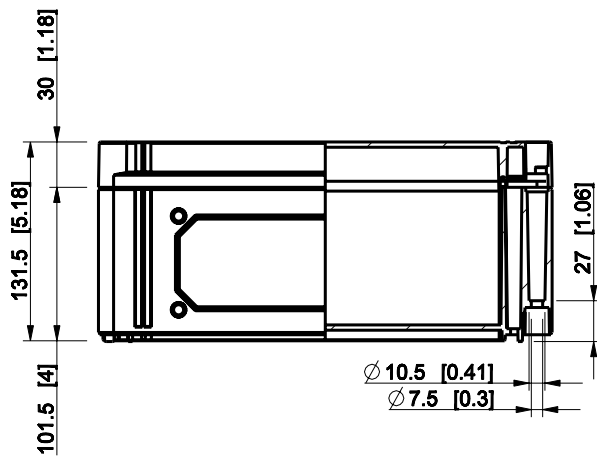

ID	Description	Date	By	Appr.
A				

Dimensions in mm [inches]

Material: Polycarbonate, fiberglass-reinforced	Color: RAL 7035
--	-----------------

Supplier:	Tool No:	Weight [kg]: 1.25	Volume:
-----------	----------	-------------------	---------

ENSTO
ENSTO CONTROL OY

CPCF203013T

Scale	Date	29.12.08
1:5	By	PKos
-	Checked	
-	Ctrl	

Replaces:
Replaced:
Drw No: - A
Ref: Cubo C
Code: CPCF203013T
Sheet No:

model CPCF203013T PART

drawing CUBO_C DRAWING