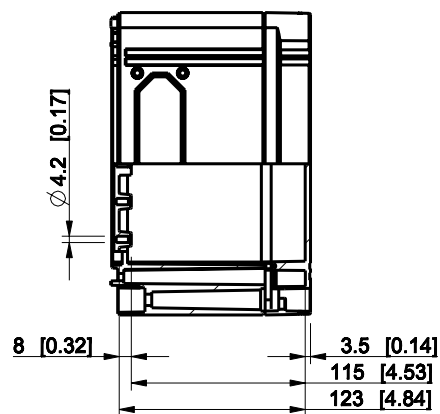

ID	Description	Date	By	Appr.
A				

Dimensions in mm [inches]

Material: Polycarbonate, fiberglass-reinforced	Color: RAL 7035
--	-----------------

Supplier:	Tool No:	Weight [kg]: 1.25	Volume:
-----------	----------	-------------------	---------

ENSTO
ENSTO CONTROL OY

CPCF203013T

Scale	Date	29.12.08
1:5	By	PKos
-	Checked	
-	Ctrl	

Replaces:
Replaced:
Drw No: - A
Ref: Cubo C
Code: CPCF203013T
Sheet No:

model CPCF203013T PART

drawing CUBO_C DRAWING