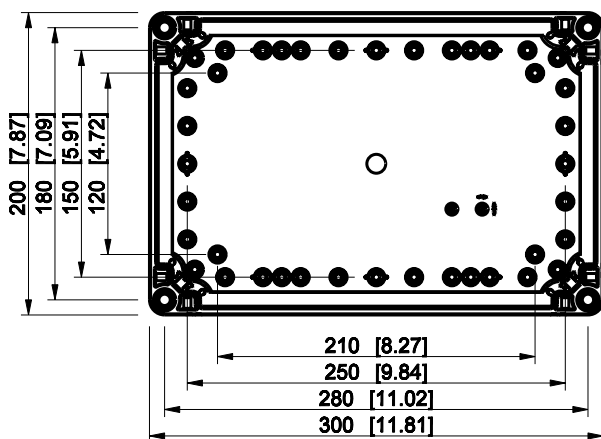

ID	Description	Date	By	Appr.
A				

Dimensions in mm [inches]

Material: Polycarbonate, fiberglass-reinforced	Color: RAL 7035
--	-----------------

Supplier:	Tool No:	Weight [kg]: 1.25	Volume:
-----------	----------	-------------------	---------

ENSTO
ENSTO CONTROL OY

CPCF203013T

Scale	Date	29.12.08
1:5	By	PKos
-	Checked	
-	Ctrl	

Replaces:
Replaced:
Drw No: - A
Ref: Cubo C
Code: CPCF203013T
Sheet No:

model CPCF203013T PART

drawing CUBO_C DRAWING