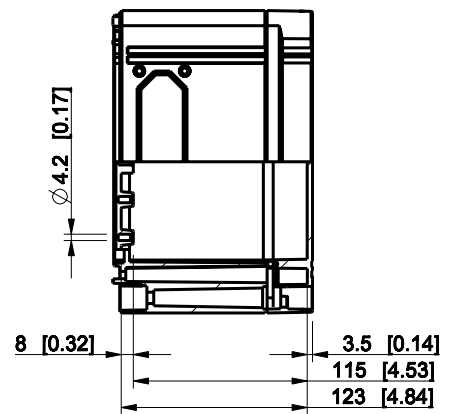

ID	Description	Date	By	Appr.
A				

Dimensions in mm [inches]

Material: Polycarbonate, fiberglass-reinforced	Color: RAL 7035
--	-----------------

Supplier:	Tool No:	Weight [kg]: 1.25	Volume:
-----------	----------	-------------------	---------

ENSTO
ENSTO CONTROL OY

CPCF203013G

Scale	Date	29.12.08
1:5	By	PKos
-	Checked	
-	Ctrl	

Replaces:
Replaced:
Drw No: - A
Ref: Cubo C
Code: CPCF203013G
Sheet No:

model CPCF203013G PART
drawing CUBO_C DRAWING