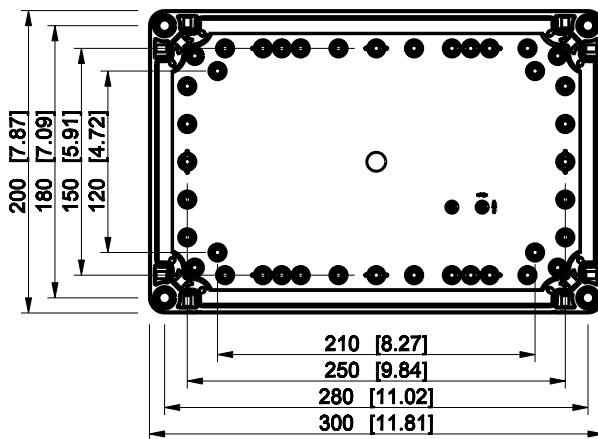

ID	Description	Date	By	Appr.
A				

Dimensions in mm [inches]

Material: Polycarbonate, fiberglass-reinforced	Color: RAL 7035
--	-----------------

Supplier:	Tool No:	Weight [kg]: 1.25	Volume:
-----------	----------	-------------------	---------

ENSTO
ENSTO CONTROL OY

CPCF203013G

Scale	Date	29.12.08
1:5	By	PKos
-	Checked	
-	Ctrl	

Replaces:
Replaced:
Drw No: - A
Ref: Cubo C
Code: CPCF203013G
Sheet No:

model CPCF203013G PART
drawing CUBO_C DRAWING