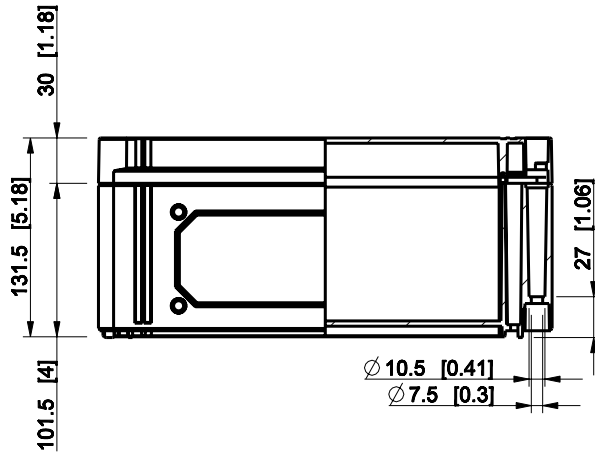

ID	Description	Date	By	Appr.
A				

Dimensions in mm [inches]

Material: Polycarbonate, fiberglass-reinforced	Color: RAL 7035
--	-----------------

Supplier:	Tool No:	Weight [kg]: 1.25	Volume:
-----------	----------	-------------------	---------

ENSTO
ENSTO CONTROL OY

CPCF203013G

Scale	Date	29.12.08
1:5	By	PKos
-	Checked	
-	Ctrl	

Replaces:
Replaced:
Drw No: - A
Ref: Cubo C
Code: CPCF203013G
Sheet No:

model CPCF203013G PART
drawing CUBO_C DRAWING